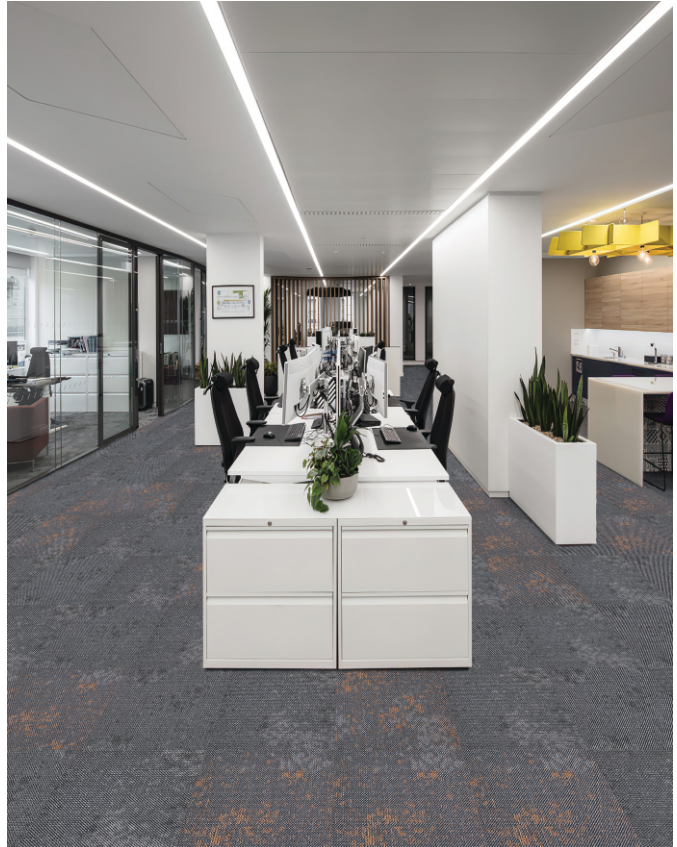

BLOSSOM

SERIES

BS05- ORANGE