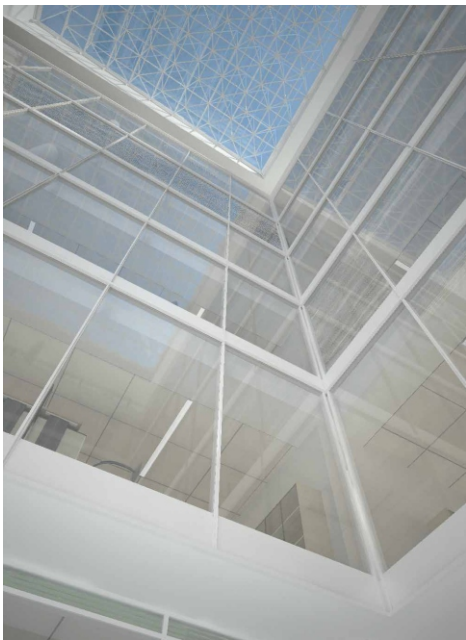

Texture is the whisper of the carpet.

Those seemingly random folds and weaves are the designer's carefully designed abstract paintings that can be strolled.

Let the geometric line become the guide, let the color become the emotion - the so-called high sense, never need to publicize.

We read the carpet on our toes, recording the shape of time with texture.

Aeroview Series-06#