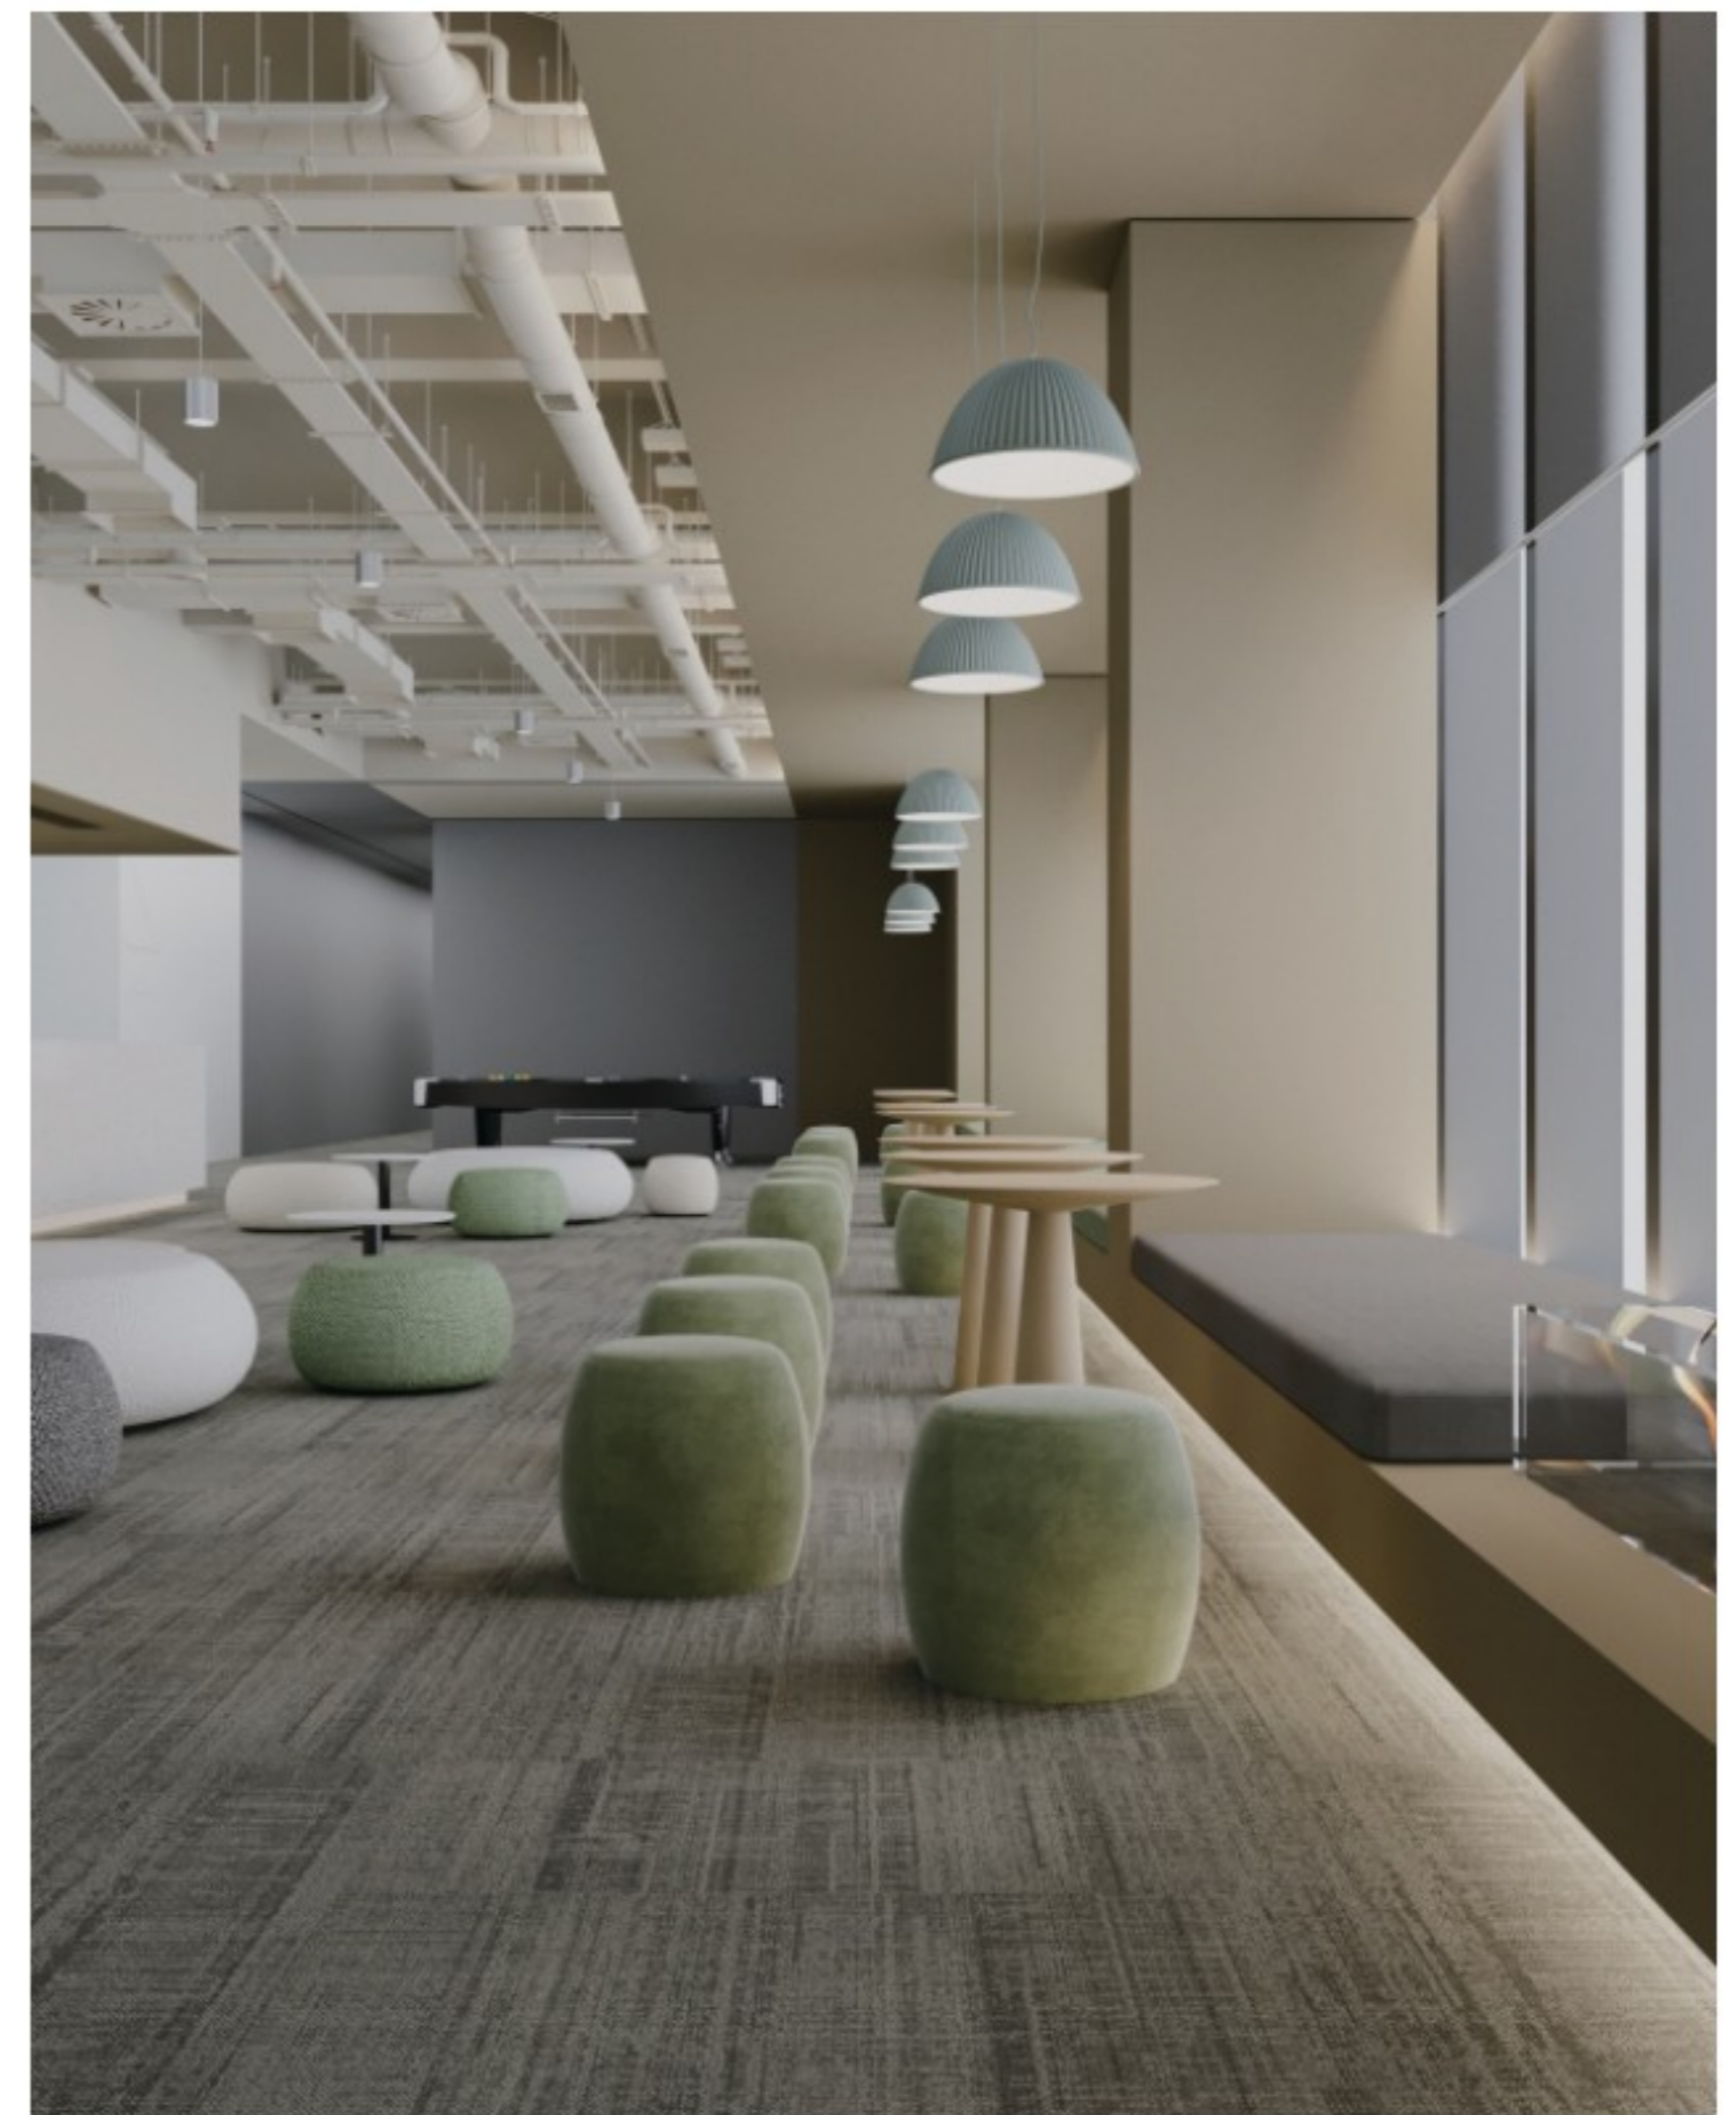

Style Name	City Series
Construction	Multi-Level Loop
Fibre	100% Universal Nylon
Gauge	1/6+6 Multi Loop
Stitches	10 per inch
Pile Weight	21 oz/yd ²
Pile Height	5/3/2 mm
Backing	PVC Echo
Tile Size	45.72*91.44 cm
Total Thickness	7±0.5 mm
Area of Use	Commercial-Heavy Duty
Flammability	GB 8624-2012 B1 ©; ASTEM E684 Class 1GBT 18044-2008<3.5KV
Static Propensity	GBT18044-2008<3.5KV
Stain Resistance	AATCC 175 Stain Resistance 8.5a