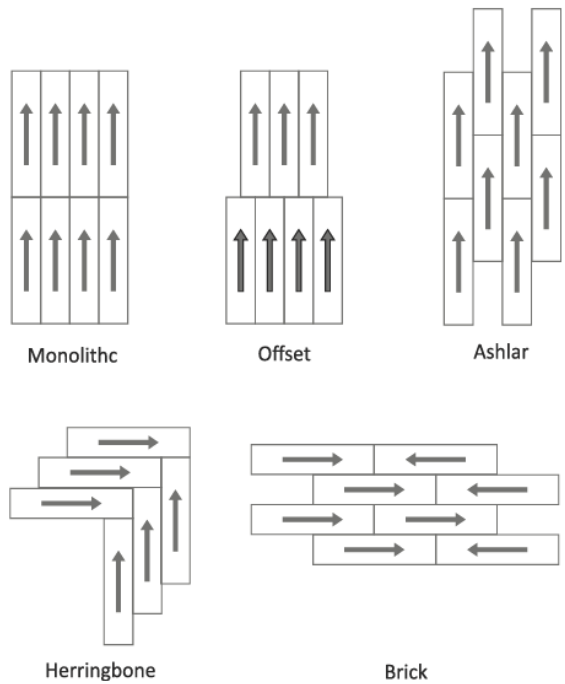

BEACON 3

Florence Carpets™

Quality you can rely on.....

BEACON

BEACON 4

Florence Carpets™
Quality you can rely on.....

BEACON

BEACON 1+2

Florence Carpets™

Quality you can rely on.....

BEACON

BEACON 1+2+4

Florence Carpets™

Quality you can rely on.....

BEACON

BEACON 3+4

BEACON 1

BEACON 2

BEACON 3

BEACON 4

Specification

Style	BEACON
Gauge	Multi-Level Loop
Yarn	Blended
Backing	PVC
Pile Weight	675g/m
Pile Height	3.5mm/5.5mm
Tile Size	25 x 100 cm
Packing	20 Tiles / Box
Area of Use	Commercial - General Contact

Installation Method

Florence Carpets™

Where Luxury meets the Floor...