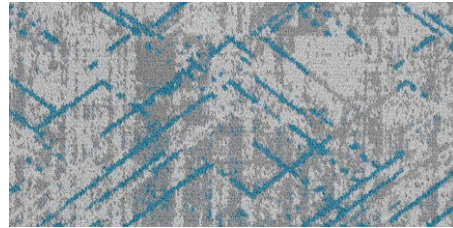

Light-101#