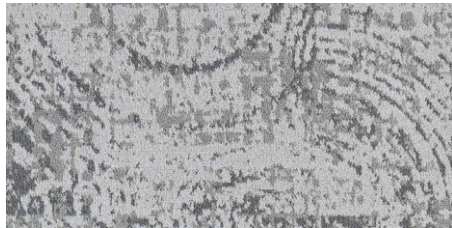

-Light  
400#-401#

-Light  
400#-401#

The circular carpet delineates the core area for both work and relaxation, and the smooth arcs echo the curved design of the space, making the overall layout seamless and harmonious. With the circular carpet as a visual anchor, it softens the hard lines of the open space, and the delicate texture combined with the rounded contours create an elegant visual hierarchy for the modern lounge area.

-Light  
400#-401#

Light-100#

Light-101#

Light-102#

Light-200#

Light-201#

Light-300#

Light-301#