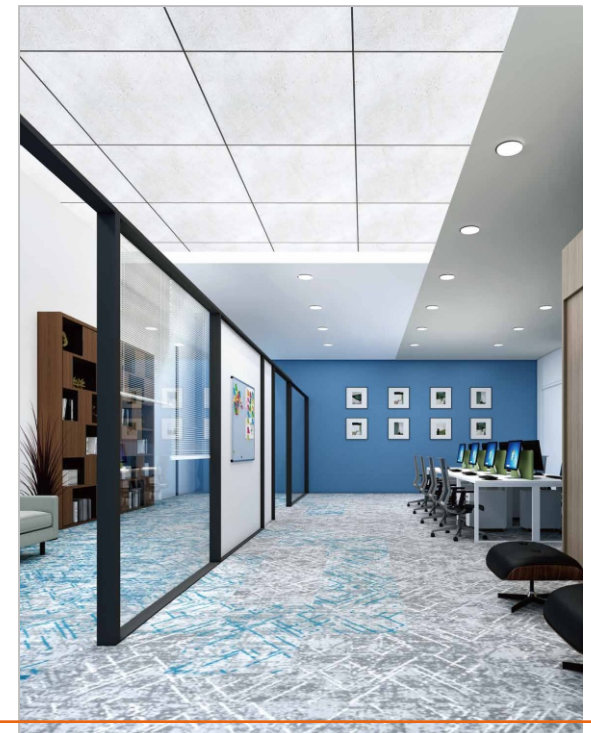

Beyond the regular lines and rational order, we introduce another dimension to the space - a breathing glass-like light layer.

It is like the life rhythm of the space itself, making every pause and lingering feel like a silent conversation with a gentle soul.

-Light  
100#-101#-102#

-Light  
100#-101#-102#

-Light  
100#-101#

In the intervals of long hours spent staring at the screen, please bestow your gaze upon this gentle, warm glow. It is like a tamed ray of sunset, quietly lying beneath your feet, catching your falling fatigue with its soft halo and gently cradling those inspiration seeds that are still in mid-air and yet to take shape, allowing them to land safely.

-Light  
100#-101#-102#

When you pause to reflect, the halo emanating from the glass light resonates with your tranquil frequency. It remains silent, yet offers company; It does not dazzle, yet illuminates the small space beneath your feet. In this carefully woven tapestry of light, you and the space reach a tacit understanding and empathy that transcends words.