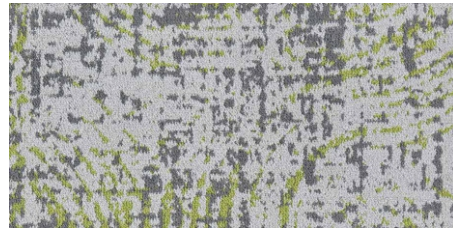

-Light  
400#-401#

-Light  
400#-401#

The circular carpet delineates the core area for both work and relaxation, and the smooth arcs echo the curved design of the space, making the overall layout seamless and harmonious. With the circular carpet as a visual anchor, it softens the hard lines of the open space, and the delicate texture combined with the rounded contours create an elegant visual hierarchy for the modern lounge area.

-Light  
400#-401#

Light-100#

Light-101#

Light-102#

Light-200#

Light-201#

Light-300#

Light-301#