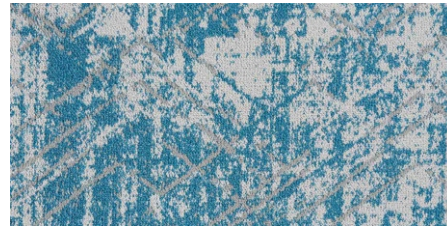

Light-102#