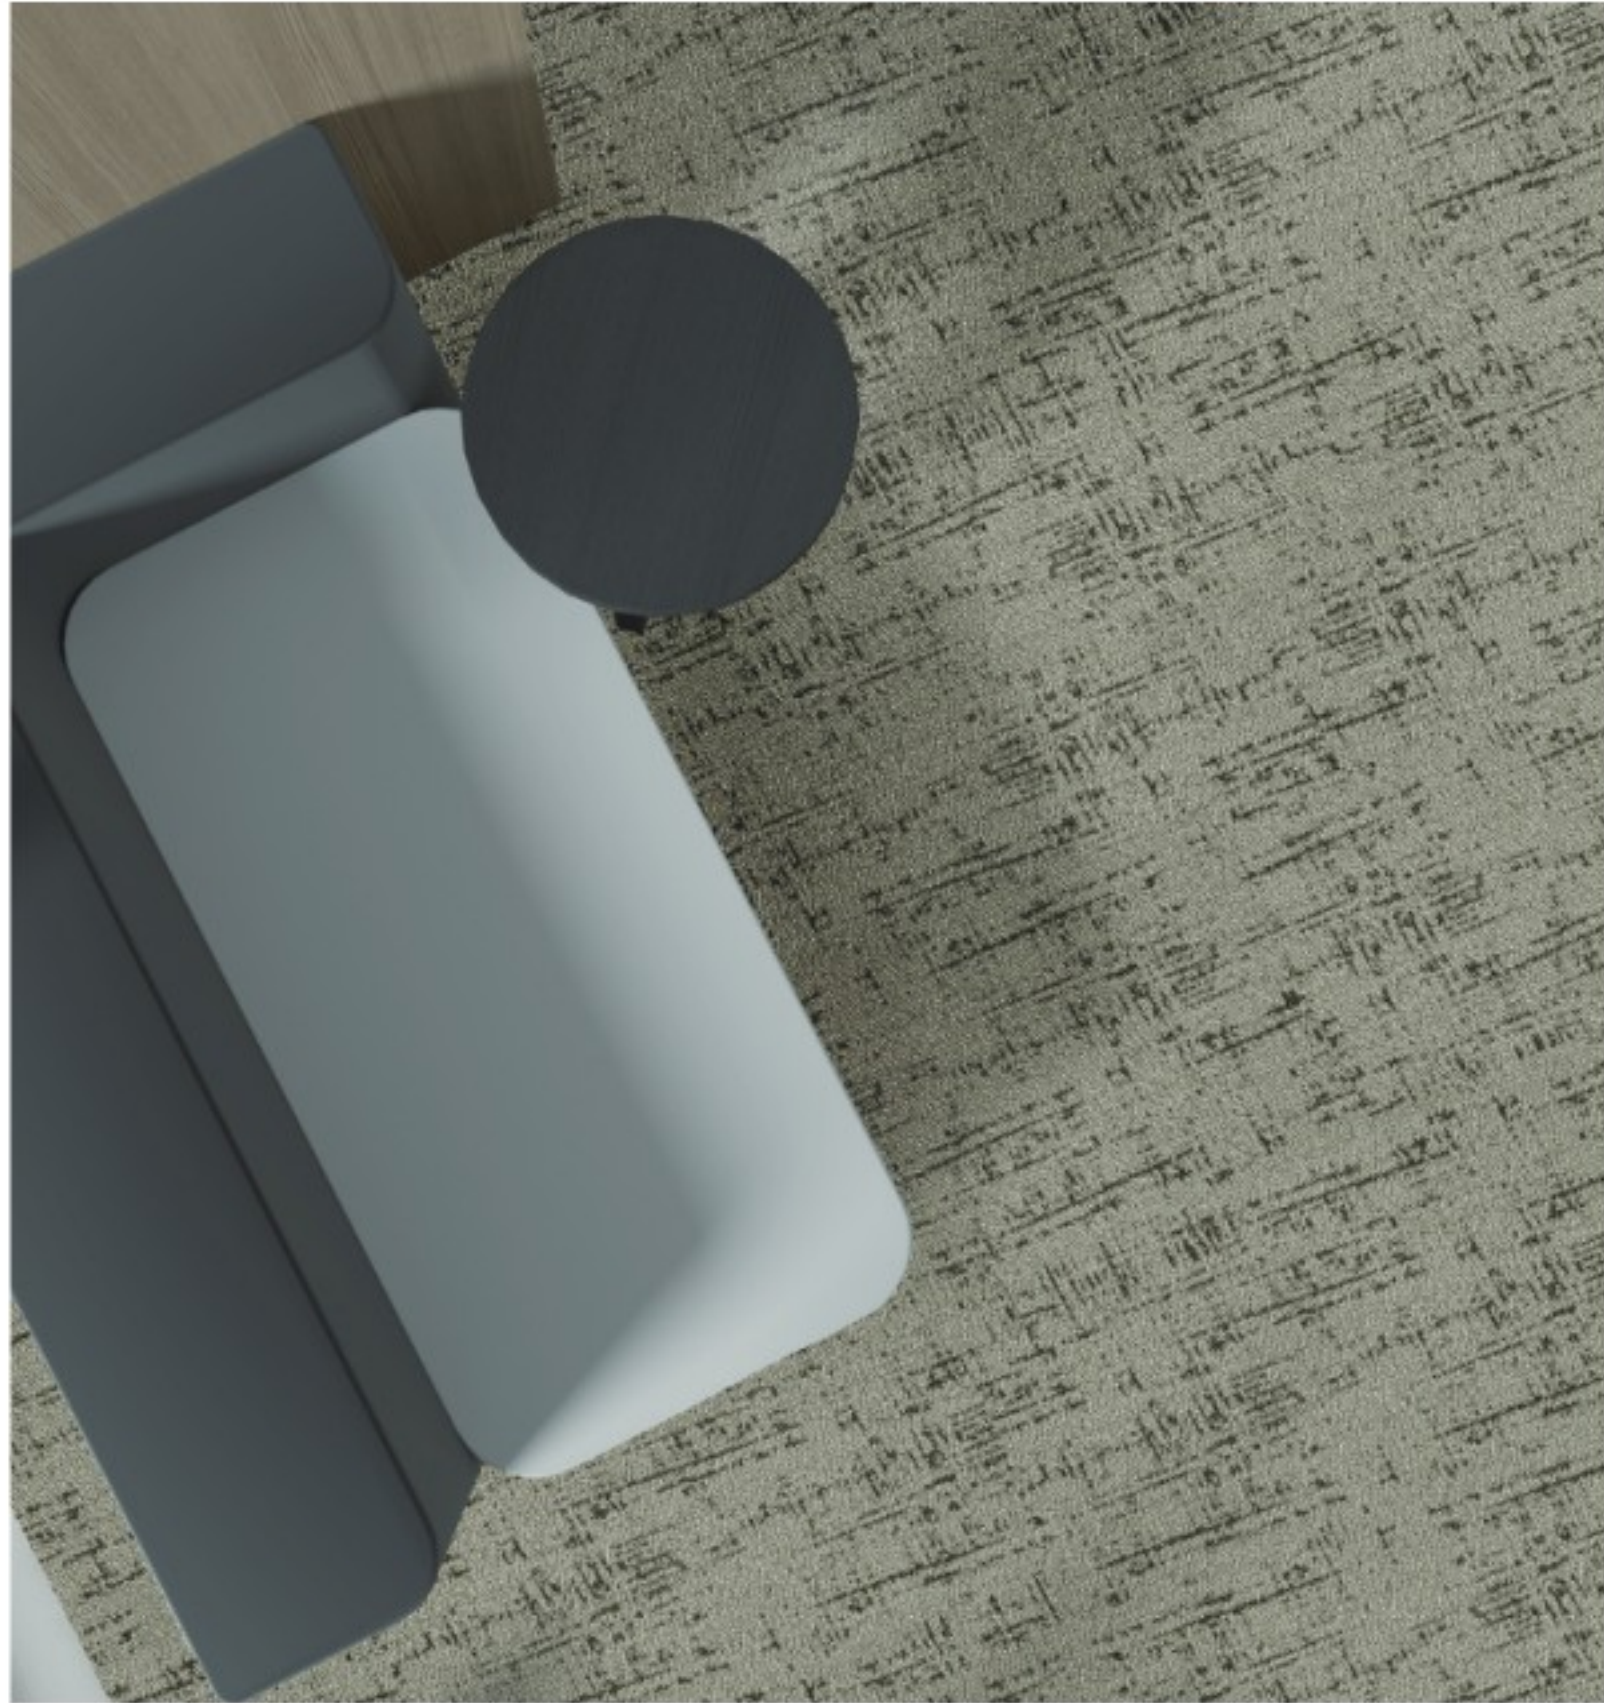

Shadow201

Shadow200

Shadow100

Convey the mood and atmosphere of autumn. Let people in the process of using the carpet, feel the warmth of autumn, quiet and contemplation, triggering the perception of life and nature.

Shadow101

Shadow300

Shadow 301

Shadow400

Shadow 401

Autumn leaves appear warm and rich colors, such as gold, orange-red, brown, etc. . These colors are not only compared with each other and harmonious unity, for the carpet design provides an excellent color combination. You can choose the red maple leaves, Gingko's golden yellow, brown indus as the main color, to create a strong atmosphere of autumn. Consider color gradients and transitions, imitation of leaves in dierent light color changes, so that the carpet more layered and three-dimensional sense.