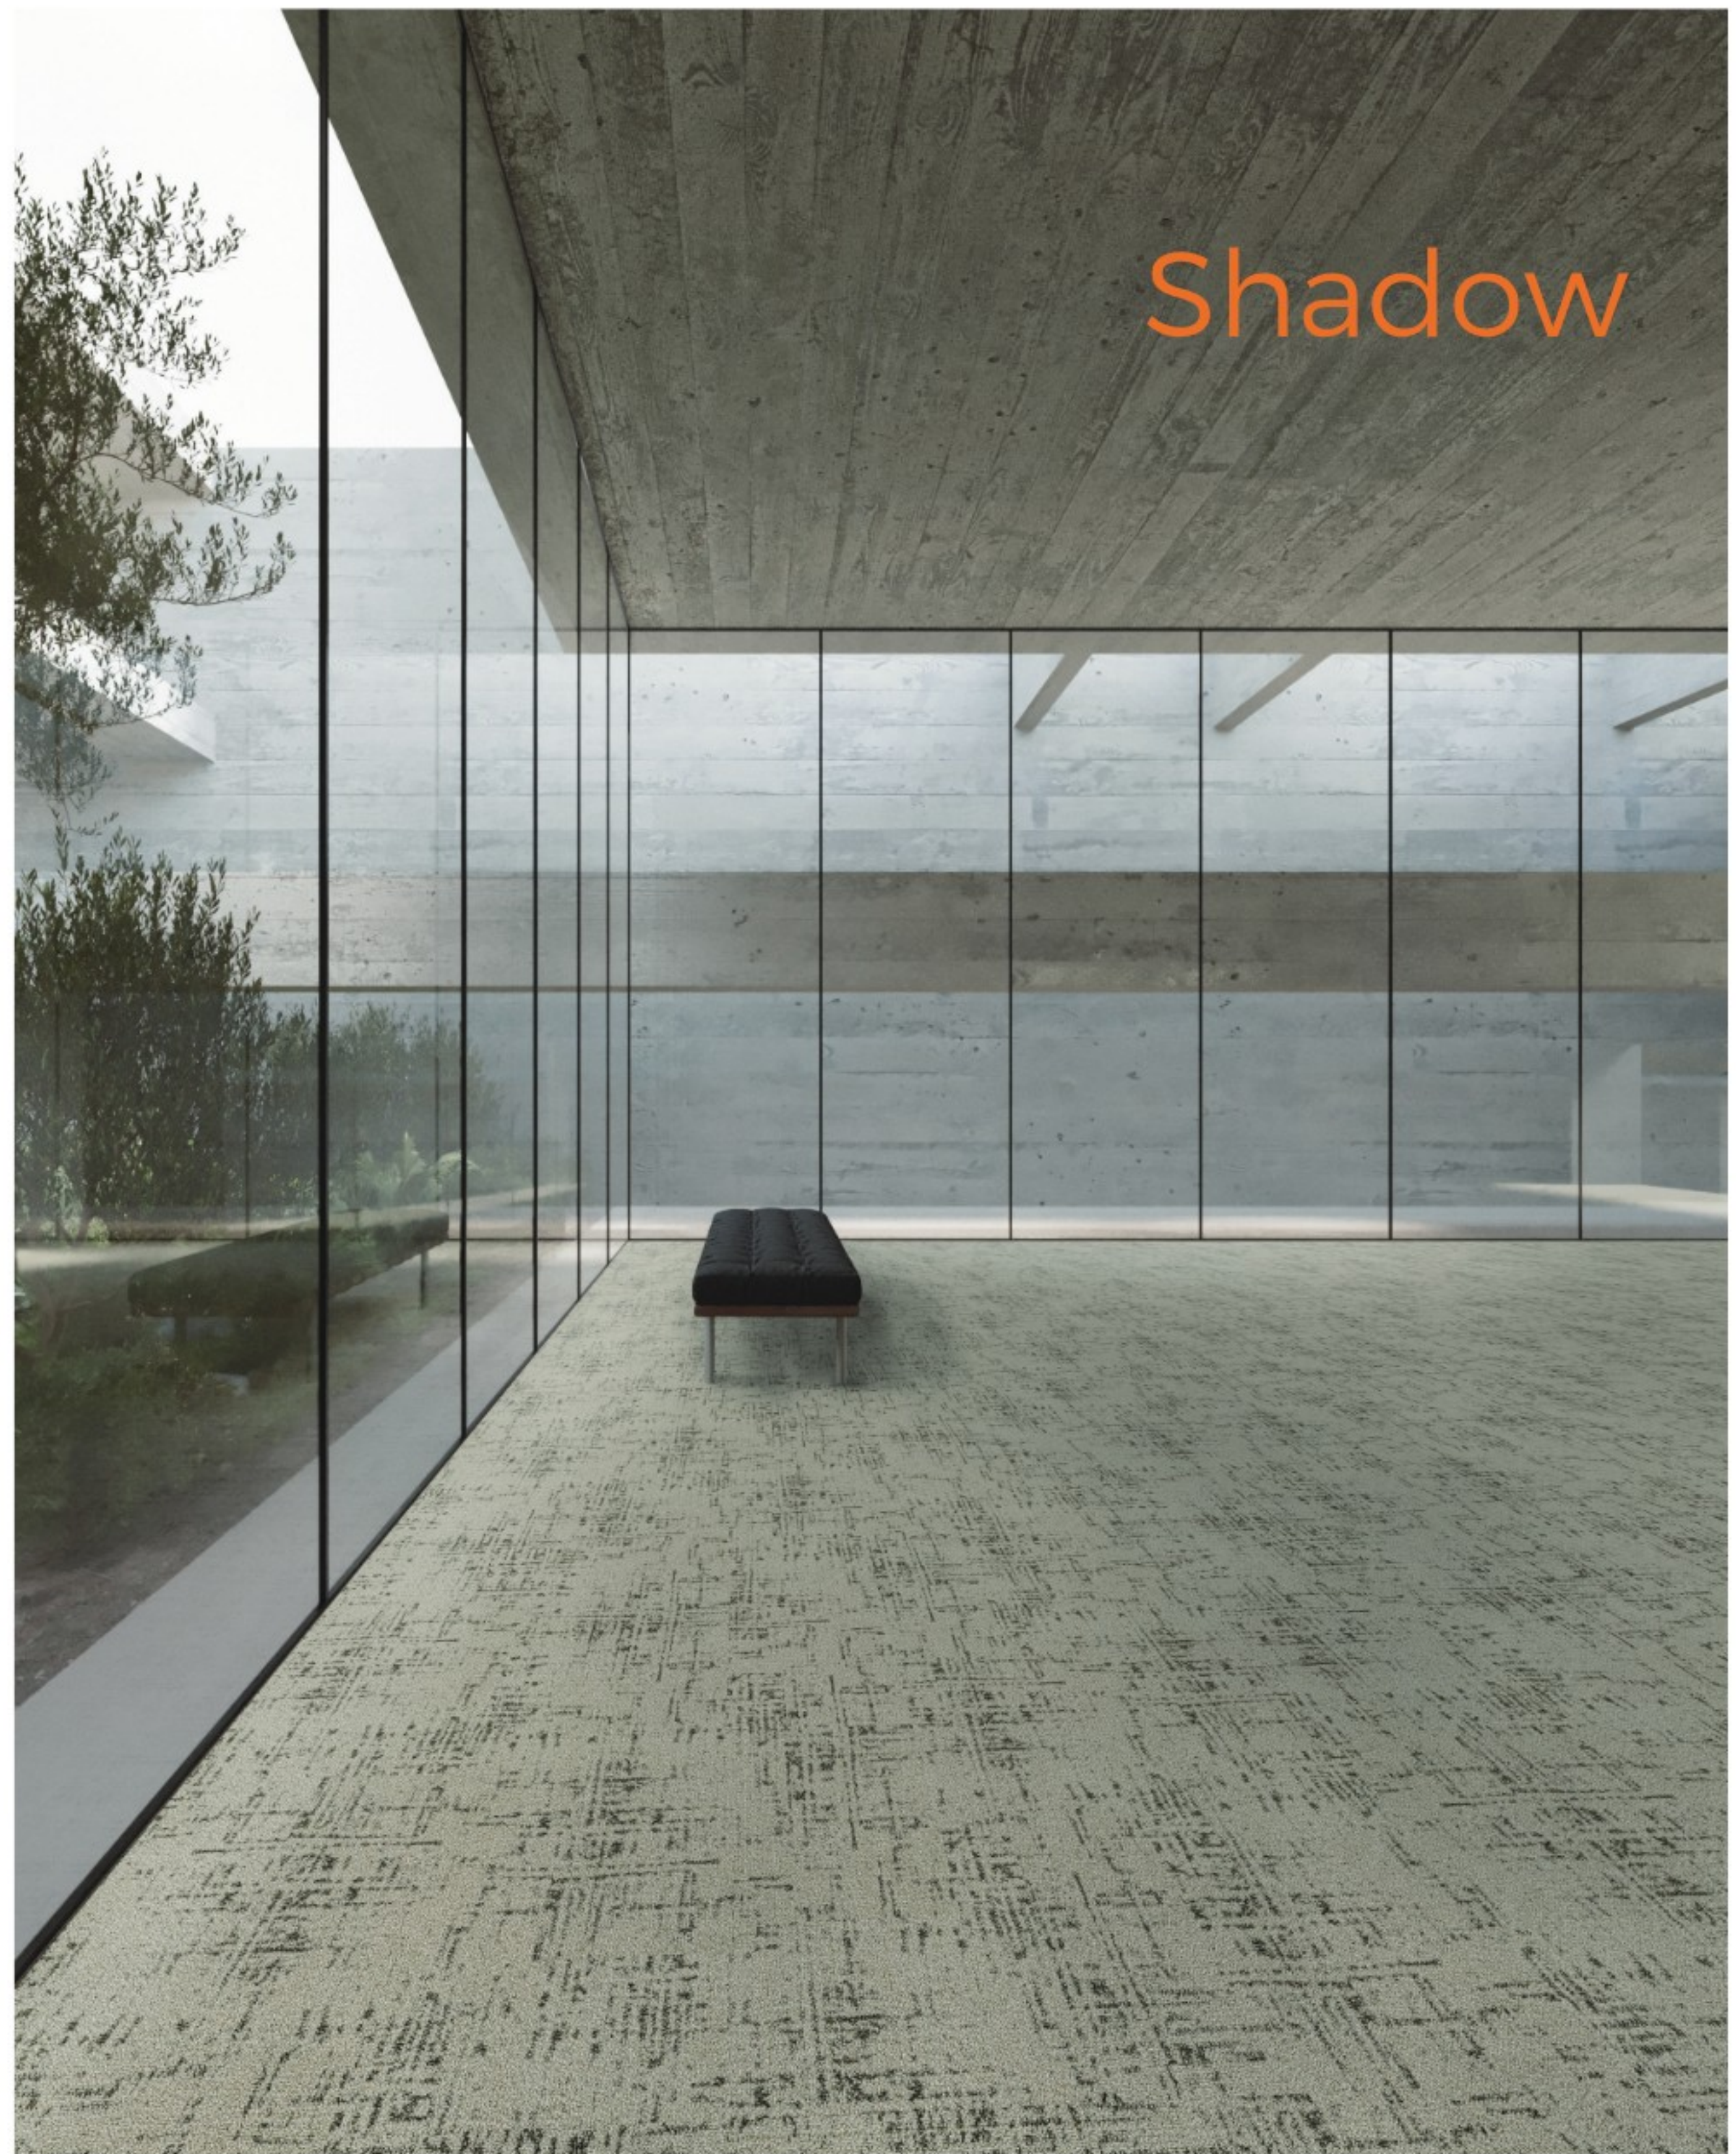

Florence Carpets™

Where Luxury meets the Floor...

www.florencecarpets.com
Email: sales@florencecarpets.com

KIN f l o r

It is a follower of light, but at a distance. It is the warmth behind the blazing, is the objective clear world that people are fascinated by the vague unknown. It is also standing in the distance silently watching the long-term company. It is light and shadow

Shadow201

Shadow200

Shadow100

Convey the mood and atmosphere of autumn. Let people in the process of using the carpet, feel the warmth of autumn, quiet and contemplation, triggering the perception of life and nature.

Shadow101

Shadow300

Shadow 301

Shadow400

Shadow 401

Autumn leaves appear warm and rich colors, such as gold, orange-red, brown, etc. . These colors are not only compared with each other and harmonious unity, for the carpet design provides an excellent color combination. You can choose the red maple leaves, Gingko's golden yellow, brown indus as the main color, to create a strong atmosphere of autumn. Consider color gradients and transitions, imitation of leaves in dierent light color changes, so that the carpet more layered and three-dimensional sense.

Shadow 500

Shadow 501

Shadow 600

Shadow 601

Autumn leaves as the theme, the beauty of nature and art combined. Through the observation and perception of fallen leaves, extract its most attractive elements, used in carpet design, so that the carpet has both a natural sense of reality, and artistic expression